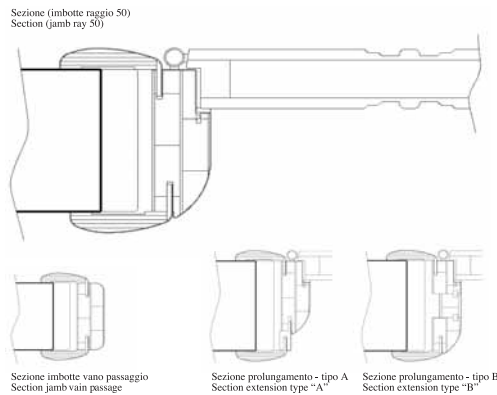

bohème

collezione bohème
bohème collection

LUCE NETTA NET CLEARANCE	MIS. ESTERNA IMBOTTE OUT SIDER OF DOOR FRAME	MIS. LUCE NETTA CONTROTELAI CLEARANCE OF WALLED BACK FRAME	MIS. MAX INGOMBRO COPRIFILLO OUT SIDE OF TRIM
1.800x2100H	1.880x2140H	1.900x2150H	1.1010x2205H